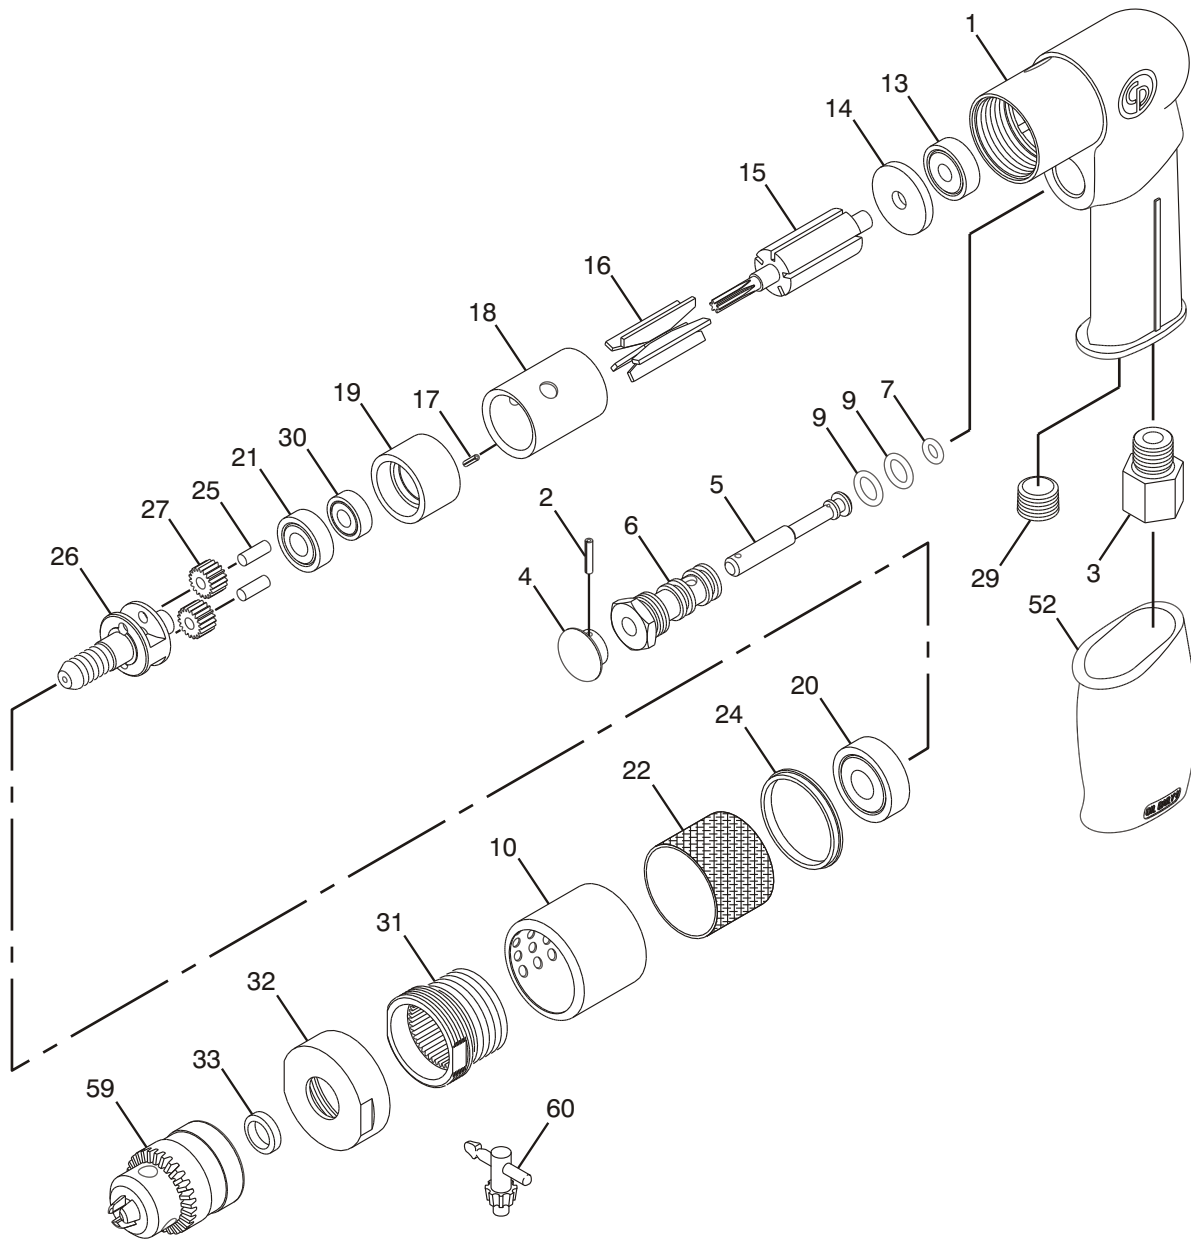

# CP7300 Air Drill

<b>Index No.</b>	<b>Part No.</b>	<b>Description</b>	<b>No. Req'd.</b>	<b>Index No.</b>	<b>Part No.</b>	<b>Description</b>	<b>No. Req'd.</b>
1	8940158730	Motor Housing	1	20	8940158685	Ball Bearing	1
2	8940158747	Spring Pin	1	21	8940158686	Ball Bearing	1
3	8940158688	Air Inlet	1	22	8940158742	Filter	1
4	8940158748	Trigger	1	24	8940158743	Rubber Ring	1
5	8940158749	Valve Stem	1	25	8940158744	Pin	2
6	8940158750	Valve Bushing	1	26	8940158733	Cage	1
7	KF131709	O-Ring	1	27	8940158745	Gear	2
9	8940158687	O-Ring	2	29	8940158734	Set Screw	1
10	8940158729	Exhaust Deflector	1	30	CA144793	Ball Bearing	1
13	S039709	Ball Bearing	1	31	8940158735	Internal Gear	1
14	8940158737	Rear End Plate	1	32	8940158736	Clamp Nut	1
15	8940158738	Rotor	1	33	8940158746	Washer	1
16	8940158741	Rotor Blade Set (5)	1	52	8940158739	Rubber Grip	1
17	CA144797	Spring Pin	1	59	8940158751	Drill Chuck	1
18	8940158731	Cylinder	1	60	8940162271	Chuck Key	1
19	8940158732	Front End Plate	1		CA155648	Warning Label (Not Shown)	1