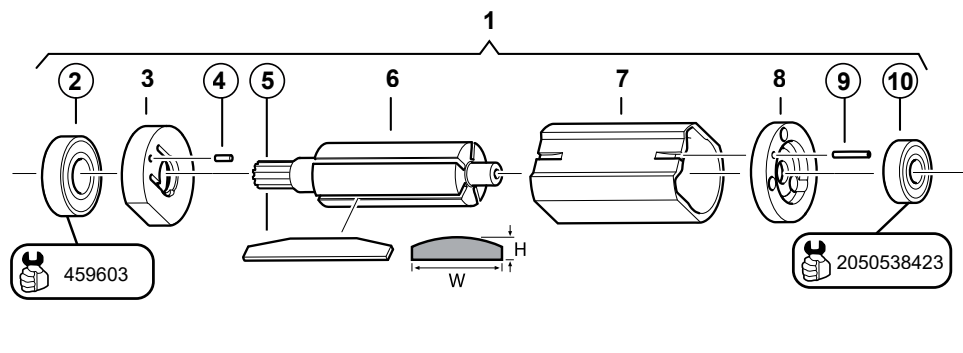

Motor items

- MR84-15800-K ATEX
- MR84-5000-K ATEX
- MR84-3200-K ATEX
- MR84-1900-K ATEX
- MR84-1100-K ATEX
- MR84-700-K ATEX
- MR84-420-K ATEX

- MR84-230-K ATEX
- MR84-150-K ATEX
- MR84-90-K ATEX
- MR84-55-K ATEX
- MR84-35-K ATEX
- MR8401-15800-K ATEX

- MR8401-1900-K ATEX
- MR8401-1100-K ATEX
- MR8401-700-K ATEX
- MR8401-420-K ATEX
- MR8401-230-K ATEX

○ = Included in service kit