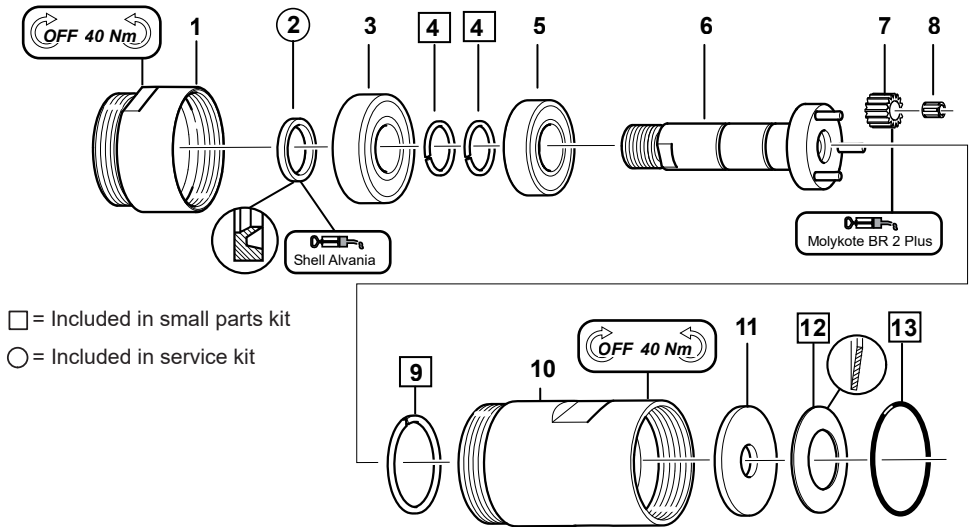

Gearbox items

■ M84-20000-T ATEX

Item	Part number	Description	Qty
1	2050558913	Front Part	1
2	-	Sealing Ring	1
3	2050535893	Ball Bearing	1
4	-	Circlip	2
5	2050535973	Ball Bearing	1
6	2050553103	Planet Shaft, Compl.	1
7	2050536253	Driver	1
8	-	Lock Ring	1
9	2050540413	Gear Rim	1
10	2050538273	Washer	1
11	-	Cup Spring	1
12	-	O-Ring	1

Gearbox items

■ M84-4000-T ATEX

■ M84-2400-T ATEX

□ = Included in small parts kit

○ = Included in service kit

Item	Part number	Description	Qty
1	2050558913	Front Part	1
2	-	Sealing Ring	1
3	2050535893	Ball Bearing	1
4	-	Circlip	2
5	2050535973	Ball Bearing	1
6	2050553103	Planet Shaft, Compl.	1
7	2050536873	Gear Wheel (M84-4000-T ATEX)	3
7	2050536883	Gear Wheel (M84-2400-T ATEX)	3
8	6157851060	Needle Bearing	3
9	-	Lock Ring	1
10	2050540413	Gear Rim	1
11	2050538273	Washer	1
12	-	Cup Spring	1
13	-	O-Ring	1