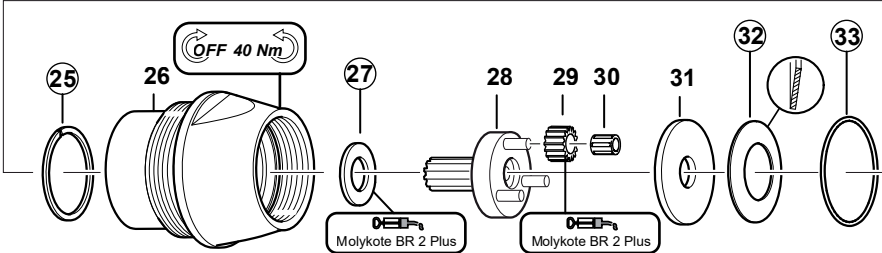

Gearbox items

- M84-45-K ATEX
- MR84-35-K ATEX

□ = Included in small parts kit

○ = Included in service kit

Gearbox items

Item	Part number	Description	Qty
1	2050536093	Circlip	1
2	2050536113	Cover	1
3	-	Sealing Ring	1
4	-	O-Ring	1
5	2050535933	Ball Bearing	1
6	-	Key	1
7	2050537713	Planet Gear, Compl. Ø19mm	1
8	2050535923	Ball Bearing	1
9	2050536733	Gear Rim, Compl	1
10	-	Gear Rim	1
11	-	Key	1
12	-	O-Ring	1
13	-	Washer	1
14	2050537693	Planet Gear, Compl.	1
15	6157581430	Ball Bearing	1
16	6155840170	Bushing	1
17	2050536723	Gear Rim, Compl	1
18	-	Lock Ring	1
19	-	Gear Rim	1
20	-	O-Ring	1
21	2050537293	Nut	1
22	-	Washer	1
23	2050537703	Planet Gear, Compl.	1
24	2050535973	Ball Bearing	1
25	-	Lock Ring	1
26	2050540423	Gear Rim	1
27	-	Washer	1
28	2050537423	Planet Shaft, Compl.	1
29	2050536873	Gear Wheel	3
30	6157851060	Needle Bearing	3
31	2050538273	Washer	1
32	-	Cup Spring	1
33	-	O-Ring	1