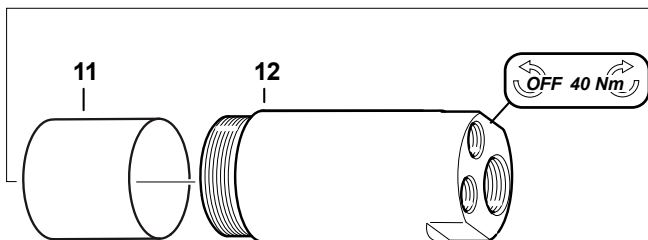

Motor items

- MR84-15800-K ATEX
- MR84-5000-K ATEX
- MR84-3200-K ATEX
- MR84-1900-K ATEX
- MR84-1100-K ATEX
- MR84-700-K ATEX
- MR84-420-K ATEX

- MR84-230-K ATEX
- MR84-150-K ATEX
- MR84-90-K ATEX
- MR84-55-K ATEX
- MR84-35-K ATEX
- MR8401-15800-K ATEX

- MR8401-1900-K ATEX
- MR8401-1100-K ATEX
- MR8401-700-K ATEX
- MR8401-420-K ATEX
- MR8401-230-K ATEX

○ = Included in service kit