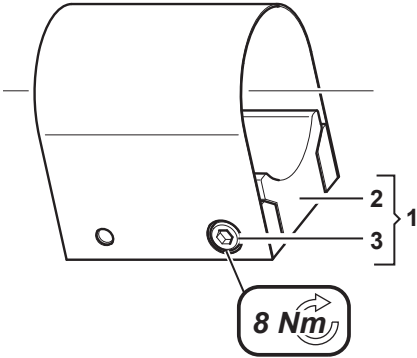

Mounting foot M84

Item	Part number	Description	Qty
1	2050536483	Mounting Foot	1
2		Foot	1
3		Screw	2