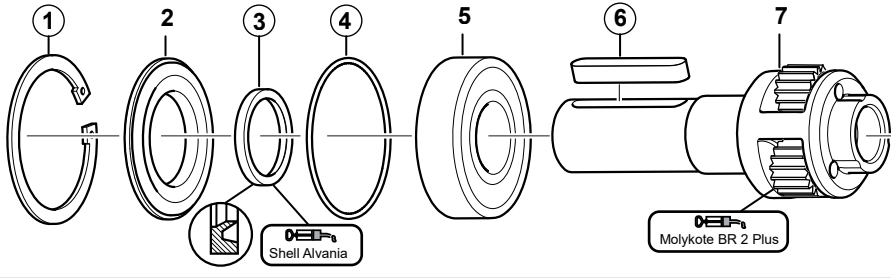

Gearbox items

- M84-45-K ATEX
- MR84-35-K ATEX

□ = Included in small parts kit

○ = Included in service kit

Gearbox items

Item	Part number	Description	Qty
1	2050536093	Circlip	1
2	2050536113	Cover	1
3	-	Sealing Ring	1
4	-	O-Ring	1
5	2050535933	Ball Bearing	1
6	-	Key	1
7	2050537713	Planet Gear, Compl. Ø19mm	1
8	2050535923	Ball Bearing	1
9	2050536733	Gear Rim, Compl	1
10	-	Gear Rim	1
11	-	Key	1
12	-	O-Ring	1
13	-	Washer	1
14	2050537693	Planet Gear, Compl.	1
15	6157581430	Ball Bearing	1
16	6155840170	Bushing	1
17	2050536723	Gear Rim, Compl	1
18	-	Lock Ring	1
19	-	Gear Rim	1
20	-	O-Ring	1
21	2050537293	Nut	1
22	-	Washer	1
23	2050537703	Planet Gear, Compl.	1
24	2050535973	Ball Bearing	1
25	-	Lock Ring	1
26	2050540423	Gear Rim	1
27	-	Washer	1
28	2050537423	Planet Shaft, Compl.	1
29	2050536873	Gear Wheel	3
30	6157851060	Needle Bearing	3
31	2050538273	Washer	1
32	-	Cup Spring	1
33	-	O-Ring	1