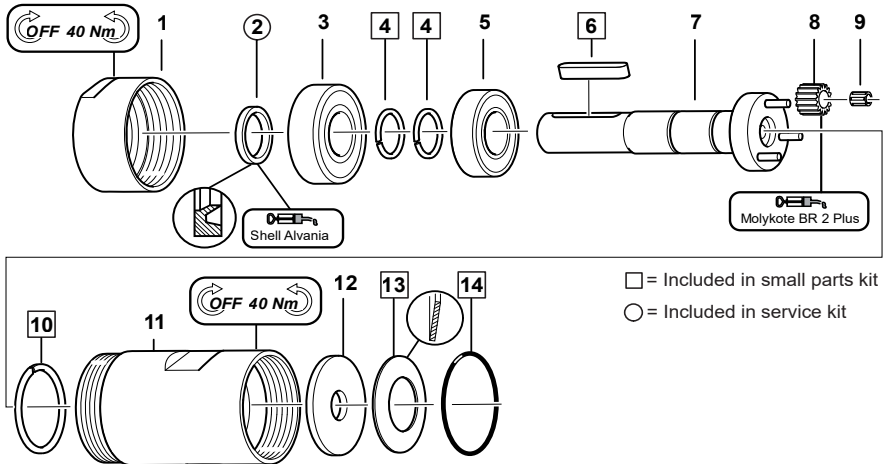

Item	Part number	Description	Qty
1	2050536563	Front Part	1
2	-	Sealing Ring	1
3	2050535893	Ball Bearing	1
4	-	Circlip	2
5	2050535973	Ball Bearing	1
6	-	Key	1
7	2050537383	Planet Shaft, Compl. Ø16mm (M84-20000-K ATEX, MR84-15800-K ATEX)	1
7	2050559053	Planet Shaft, Compl. Ø12mm (MR8401-15800-K ATEX)	1
8	2050536253	Driver	1
9	-	Lock Ring	1
10	2050540413	Gear Rim	1
11	2050538273	Washer	1
12	-	Cup Spring	1
13	-	O-Ring	1

Gearbox items

■ M84-6300-K ATEX

■ MR84-5000-K ATEX

□ = Included in small parts kit

○ = Included in service kit

Item	Part number	Description	Qty
1	2050536563	Front Part	1
2	-	Sealing Ring	1
3	2050535893	Ball Bearing	1
4	-	Circlip	2
5	2050535973	Ball Bearing	1
6	-	Key	1
7	2050537383	Planet Shaft, Compl. Ø16mm	1
8	2050536853	Gear Wheel	3
9	251673	Needle Bearing	3
10	2050536843	Gear Wheel	1
11	-	Lock Ring	1
12	2050540413	Gear Rim	1
13	2050538273	Washer	1
14	-	Cup Spring	1
15	-	O-Ring	1

Gearbox items

■ M84-4000-K ATEX

■ MR84-3200-K ATEX

■ MR8401-1900-K ATEX

■ M84-2400-K ATEX

■ MR84-1900-K ATEX

Item	Part number	Description	Qty
1	2050536563	Front Part	1
2	2050540363	Sealing Ring	1
3	2050535893	Ball Bearing	1
4	2050511523	Circlip	2
5	2050535973	Ball Bearing	1
6	2050536963	Key	1
7	2050537383	Planet Shaft, Compl. Ø16mm (M84-4000-K ATEX & MR84-3200-K ATEX)	1
7	2050537403	Planet Shaft, Compl. Ø16mm (M84-2400-K ATEX & MR84-1900-K ATEX)	1
7	2050559073	Planet Shaft, Compl. Ø12mm (MR8401-1900-K ATEX)	1
8	2050536873	Gear Wheel (M84-4000-K ATEX, MR84-3200-K ATEX)	3
8	2050536883	Gear Wheel (M84-2400-K ATEX, MR84-1900-K ATEX & MR8401-1900-K ATEX)	3
9	6157851060	Needle Bearing	3
10	2050510583	Lock Ring	1
11	2050540413	Gear Rim	1
12	2050538273	Washer	1
13	2050536133	Cup Spring	1
14	2050537353	O-Ring	1