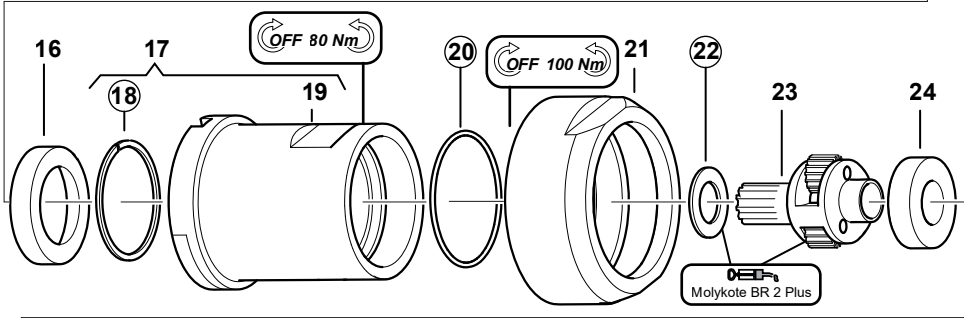

Gearbox items

- M84-45-K ATEX
- MR84-35-K ATEX

□ = Included in small parts kit

○ = Included in service kit

Gearbox items

Item	Part number	Description	Qty
1	2050536093	Circlip	1
2	2050536113	Cover	1
3	-	Sealing Ring	1
4	-	O-Ring	1
5	2050535933	Ball Bearing	1
6	-	Key	1
7	2050537713	Planet Gear, Compl. Ø19mm	1
8	2050535923	Ball Bearing	1
9	2050536733	Gear Rim, Compl	1
10	-	Gear Rim	1
11	-	Key	1
12	-	O-Ring	1
13	-	Washer	1
14	2050537693	Planet Gear, Compl.	1
15	6157581430	Ball Bearing	1
16	6155840170	Bushing	1
17	2050536723	Gear Rim, Compl	1
18	-	Lock Ring	1
19	-	Gear Rim	1
20	-	O-Ring	1
21	2050537293	Nut	1
22	-	Washer	1
23	2050537703	Planet Gear, Compl.	1
24	2050535973	Ball Bearing	1
25	-	Lock Ring	1
26	2050540423	Gear Rim	1
27	-	Washer	1
28	2050537423	Planet Shaft, Compl.	1
29	2050536873	Gear Wheel	3
30	6157851060	Needle Bearing	3
31	2050538273	Washer	1
32	-	Cup Spring	1
33	-	O-Ring	1