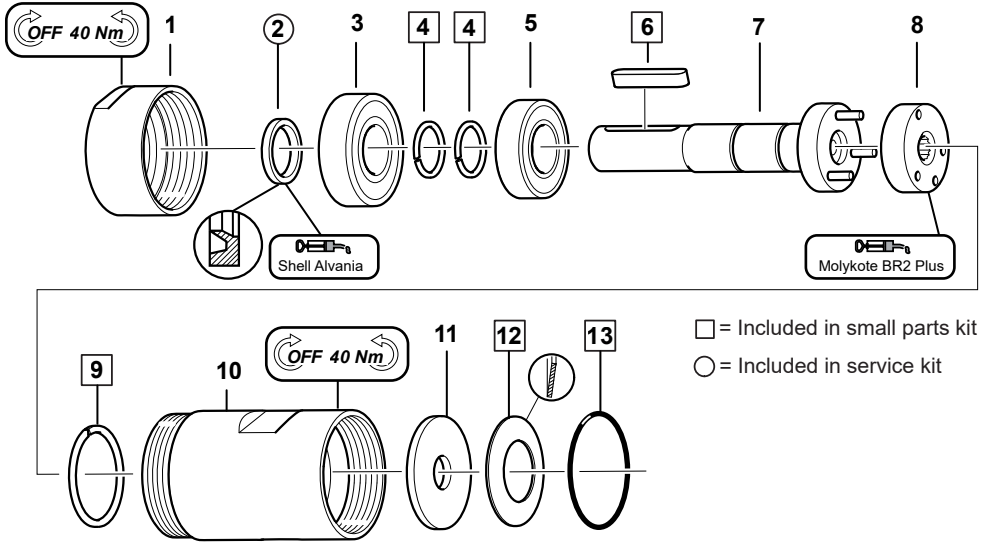

Item	Part number	Description	Qty
1	2050536563	Front Part	1
2	-	Sealing Ring	1
3	2050535893	Ball Bearing	1
4	-	Circlip	2
5	2050535973	Ball Bearing	1
6	-	Key	1
7	2050537383	Planet Shaft, Compl. Ø16mm (M84-20000-K ATEX, MR84-15800-K ATEX)	1
7	2050559053	Planet Shaft, Compl. Ø12mm (MR8401-15800-K ATEX)	1
8	2050536253	Driver	1
9	-	Lock Ring	1
10	2050540413	Gear Rim	1
11	2050538273	Washer	1
12	-	Cup Spring	1
13	-	O-Ring	1