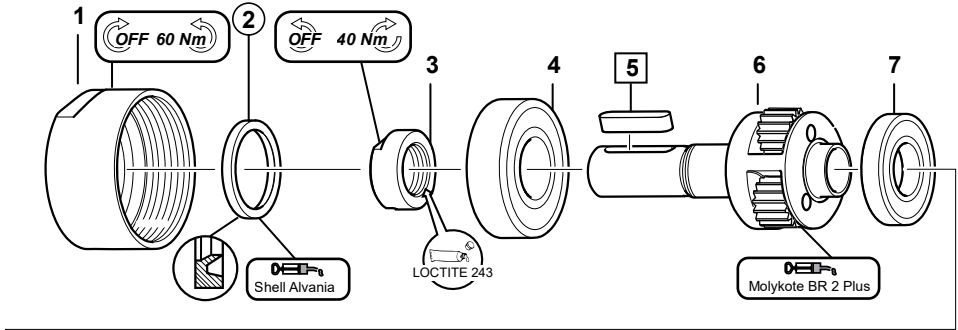

Gearbox items

- M84-300-K ATEX
- MR84-230-K ATEX
- MR8401-230-K ATEX

□ = Included in small parts kit

○ = Included in service kit

Gearbox items

Item	Part number	Description	Qty
1	2050536573	Front Part	1
2	-	Sealing Ring	1
3	2050537283	Nut	1
4	2050535943	Ball Bearing	1
5	-	Key	1
6	2050537443	Planet Gear, Compl. Ø19mm (M84-300-K ATEX & MR84-230-K ATEX)	1
6	2050559033	Planet Gear, Compl. Ø14mm (MR8401-230-K ATEX)	1
7	6157581430	Ball Bearing	1
8	6155840170	Bushing	1
9	-	Lock Ring	1
10	2050540443	Gear Rim	1
11	-	O-Ring	1
12	-	Washer	1
13	2050537703	Planet Gear, Compl.	1
14	2050535973	Ball Bearing	1
15	-	Lock Ring	1
16	2050540413	Gear Rim	1
17	-	Washer	1
18	2050537413	Planet Shaft, Compl.	1
19	2050536853	Gear Wheel	3
20	251673	Needle Bearing	3
21	2050536843	Gear Wheel	1
22	2050538273	Washer	1
23	-	Cup Spring	1
24	-	O-Ring	1