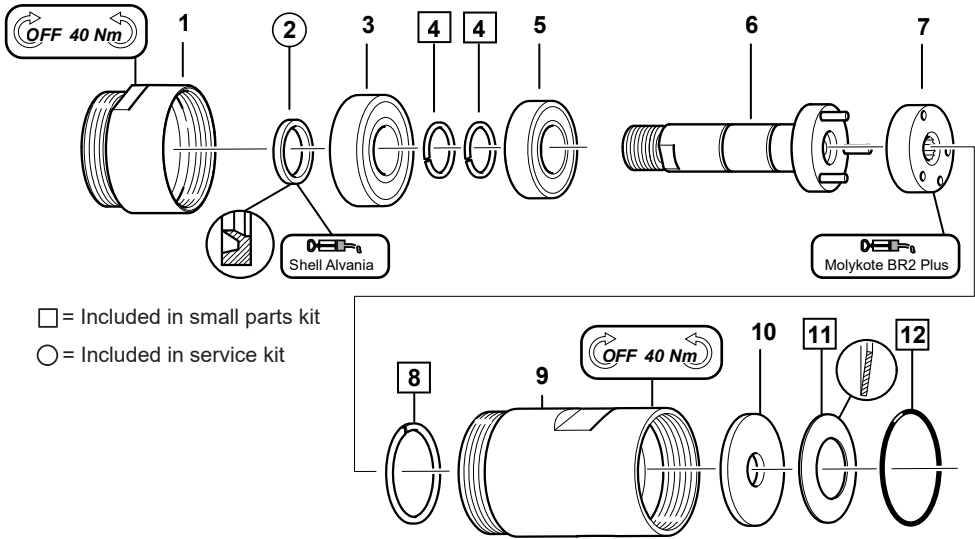

Gearbox items

- M84-45-K ATEX
- MR84-35-K ATEX

□ = Included in small parts kit

○ = Included in service kit

Gearbox items

Item	Part number	Description	Qty
1	2050536093	Circlip	1
2	2050536113	Cover	1
3	-	Sealing Ring	1
4	-	O-Ring	1
5	2050535933	Ball Bearing	1
6	-	Key	1
7	2050537713	Planet Gear, Compl. Ø19mm	1
8	2050535923	Ball Bearing	1
9	2050536733	Gear Rim, Compl	1
10	-	Gear Rim	1
11	-	Key	1
12	-	O-Ring	1
13	-	Washer	1
14	2050537693	Planet Gear, Compl.	1
15	6157581430	Ball Bearing	1
16	6155840170	Bushing	1
17	2050536723	Gear Rim, Compl	1
18	-	Lock Ring	1
19	-	Gear Rim	1
20	-	O-Ring	1
21	2050537293	Nut	1
22	-	Washer	1
23	2050537703	Planet Gear, Compl.	1
24	2050535973	Ball Bearing	1
25	-	Lock Ring	1
26	2050540423	Gear Rim	1
27	-	Washer	1
28	2050537423	Planet Shaft, Compl.	1
29	2050536873	Gear Wheel	3
30	6157851060	Needle Bearing	3
31	2050538273	Washer	1
32	-	Cup Spring	1
33	-	O-Ring	1

Gearbox items

■ M84-20000-T ATEX

Item	Part number	Description	Qty
1	2050558913	Front Part	1
2	-	Sealing Ring	1
3	2050535893	Ball Bearing	1
4	-	Circlip	2
5	2050535973	Ball Bearing	1
6	2050553103	Planet Shaft, Compl.	1
7	2050536253	Driver	1
8	-	Lock Ring	1
9	2050540413	Gear Rim	1
10	2050538273	Washer	1
11	-	Cup Spring	1
12	-	O-Ring	1