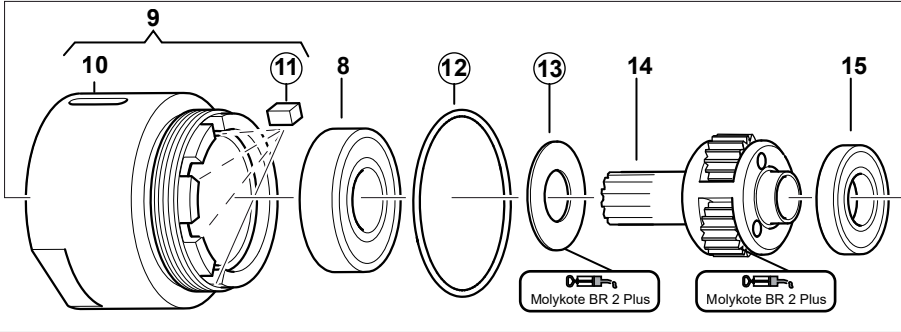

Gearbox items

- M84-45-K ATEX
- MR84-35-K ATEX

□ = Included in small parts kit

○ = Included in service kit

Gearbox items

Item	Part number	Description	Qty
1	2050536093	Circlip	1
2	2050536113	Cover	1
3	-	Sealing Ring	1
4	-	O-Ring	1
5	2050535933	Ball Bearing	1
6	-	Key	1
7	2050537713	Planet Gear, Compl. Ø19mm	1
8	2050535923	Ball Bearing	1
9	2050536733	Gear Rim, Compl	1
10	-	Gear Rim	1
11	-	Key	1
12	-	O-Ring	1
13	-	Washer	1
14	2050537693	Planet Gear, Compl.	1
15	6157581430	Ball Bearing	1
16	6155840170	Bushing	1
17	2050536723	Gear Rim, Compl	1
18	-	Lock Ring	1
19	-	Gear Rim	1
20	-	O-Ring	1
21	2050537293	Nut	1
22	-	Washer	1
23	2050537703	Planet Gear, Compl.	1
24	2050535973	Ball Bearing	1
25	-	Lock Ring	1
26	2050540423	Gear Rim	1
27	-	Washer	1
28	2050537423	Planet Shaft, Compl.	1
29	2050536873	Gear Wheel	3
30	6157851060	Needle Bearing	3
31	2050538273	Washer	1
32	-	Cup Spring	1
33	-	O-Ring	1