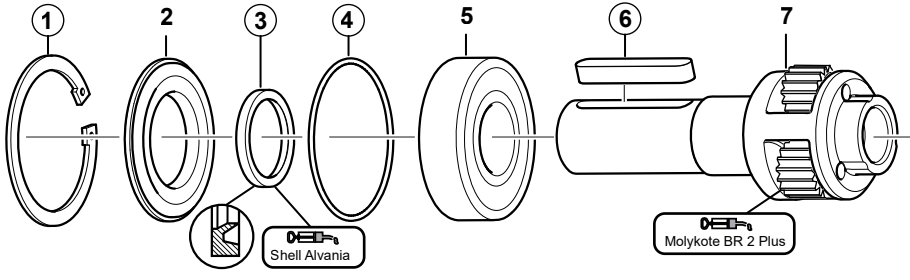

Gearbox items

- M84-70-K ATEX
- MR84-55-K ATEX

□ = Included in small parts kit

○ = Included in service kit

Gearbox items

Item	Part number	Description	Qty
1	2050536093	Circlip	1
2	2050536113	Cover	1
3	-	Sealing Ring	1
4	-	O-Ring	1
5	2050535933	Ball Bearing	1
6	-	Key	1
7	2050537713	Planet Gear, Compl. Ø19mm	1
8	2050535923	Ball Bearing	1
9	2050536733	Gear Rim, Compl	1
10	-	Gear Rim	1
11	-	Key	1
12	-	O-Ring	1
13	-	Washer	1
14	2050537693	Planet Gear, Compl.	1
15	6157581430	Ball Bearing	1
16	6155840170	Bushing	1
17	2050536723	Gear Rim, Compl	1
18	-	Lock Ring	1
19	-	Gear Rim	1
20	-	O-Ring	1
21	2050537293	Nut	1
22	-	Washer	1
23	2050537703	Planet Gear, Compl.	1
24	2050535973	Ball Bearing	1
25	-	Lock Ring	1
26	2050540423	Gear Rim	1
27	-	Washer	1
28	2050537413	Planet Shaft, Compl.	1
29	2050536853	Gear Wheel	3
30	251673	Needle Bearing	3
31	2050536843	Gear Wheel	1
32	2050538273	Washer	1
33	-	Cup Spring	1
34	-	O-Ring	1