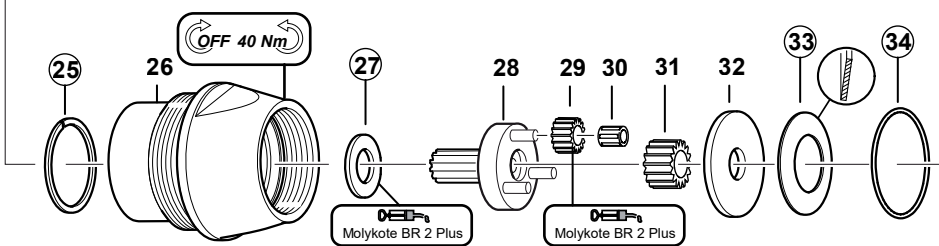

Gearbox items

- M84-70-K ATEX
- MR84-55-K ATEX

□ = Included in small parts kit

○ = Included in service kit

Gearbox items

Item	Part number	Description	Qty
1	2050536093	Circlip	1
2	2050536113	Cover	1
3	-	Sealing Ring	1
4	-	O-Ring	1
5	2050535933	Ball Bearing	1
6	-	Key	1
7	2050537713	Planet Gear, Compl. Ø19mm	1
8	2050535923	Ball Bearing	1
9	2050536733	Gear Rim, Compl	1
10	-	Gear Rim	1
11	-	Key	1
12	-	O-Ring	1
13	-	Washer	1
14	2050537693	Planet Gear, Compl.	1
15	6157581430	Ball Bearing	1
16	6155840170	Bushing	1
17	2050536723	Gear Rim, Compl	1
18	-	Lock Ring	1
19	-	Gear Rim	1
20	-	O-Ring	1
21	2050537293	Nut	1
22	-	Washer	1
23	2050537703	Planet Gear, Compl.	1
24	2050535973	Ball Bearing	1
25	-	Lock Ring	1
26	2050540423	Gear Rim	1
27	-	Washer	1
28	2050537413	Planet Shaft, Compl.	1
29	2050536853	Gear Wheel	3
30	251673	Needle Bearing	3
31	2050536843	Gear Wheel	1
32	2050538273	Washer	1
33	-	Cup Spring	1
34	-	O-Ring	1