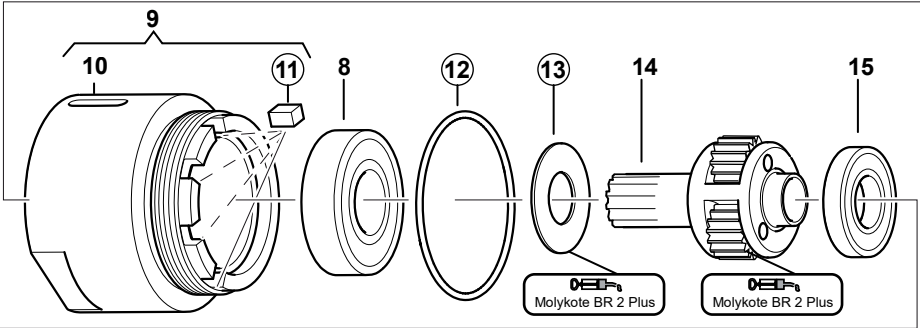

Gearbox items

- M84-70-K ATEX
- MR84-55-K ATEX

□ = Included in small parts kit

○ = Included in service kit

Gearbox items

Item	Part number	Description	Qty
1	2050536093	Circlip	1
2	2050536113	Cover	1
3	-	Sealing Ring	1
4	-	O-Ring	1
5	2050535933	Ball Bearing	1
6	-	Key	1
7	2050537713	Planet Gear, Compl. Ø19mm	1
8	2050535923	Ball Bearing	1
9	2050536733	Gear Rim, Compl	1
10	-	Gear Rim	1
11	-	Key	1
12	-	O-Ring	1
13	-	Washer	1
14	2050537693	Planet Gear, Compl.	1
15	6157581430	Ball Bearing	1
16	6155840170	Bushing	1
17	2050536723	Gear Rim, Compl	1
18	-	Lock Ring	1
19	-	Gear Rim	1
20	-	O-Ring	1
21	2050537293	Nut	1
22	-	Washer	1
23	2050537703	Planet Gear, Compl.	1
24	2050535973	Ball Bearing	1
25	-	Lock Ring	1
26	2050540423	Gear Rim	1
27	-	Washer	1
28	2050537413	Planet Shaft, Compl.	1
29	2050536853	Gear Wheel	3
30	251673	Needle Bearing	3
31	2050536843	Gear Wheel	1
32	2050538273	Washer	1
33	-	Cup Spring	1
34	-	O-Ring	1