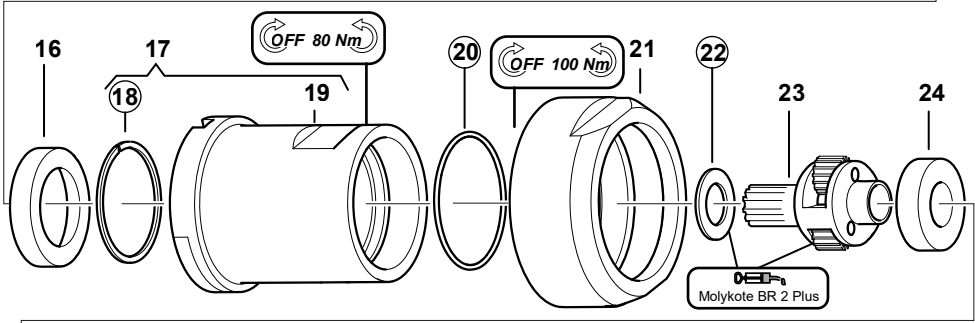

Gearbox items

- M84-70-K ATEX
- MR84-55-K ATEX

□ = Included in small parts kit

○ = Included in service kit

Gearbox items

Item	Part number	Description	Qty
1	2050536093	Circlip	1
2	2050536113	Cover	1
3	-	Sealing Ring	1
4	-	O-Ring	1
5	2050535933	Ball Bearing	1
6	-	Key	1
7	2050537713	Planet Gear, Compl. Ø19mm	1
8	2050535923	Ball Bearing	1
9	2050536733	Gear Rim, Compl	1
10	-	Gear Rim	1
11	-	Key	1
12	-	O-Ring	1
13	-	Washer	1
14	2050537693	Planet Gear, Compl.	1
15	6157581430	Ball Bearing	1
16	6155840170	Bushing	1
17	2050536723	Gear Rim, Compl	1
18	-	Lock Ring	1
19	-	Gear Rim	1
20	-	O-Ring	1
21	2050537293	Nut	1
22	-	Washer	1
23	2050537703	Planet Gear, Compl.	1
24	2050535973	Ball Bearing	1
25	-	Lock Ring	1
26	2050540423	Gear Rim	1
27	-	Washer	1
28	2050537413	Planet Shaft, Compl.	1
29	2050536853	Gear Wheel	3
30	251673	Needle Bearing	3
31	2050536843	Gear Wheel	1
32	2050538273	Washer	1
33	-	Cup Spring	1
34	-	O-Ring	1