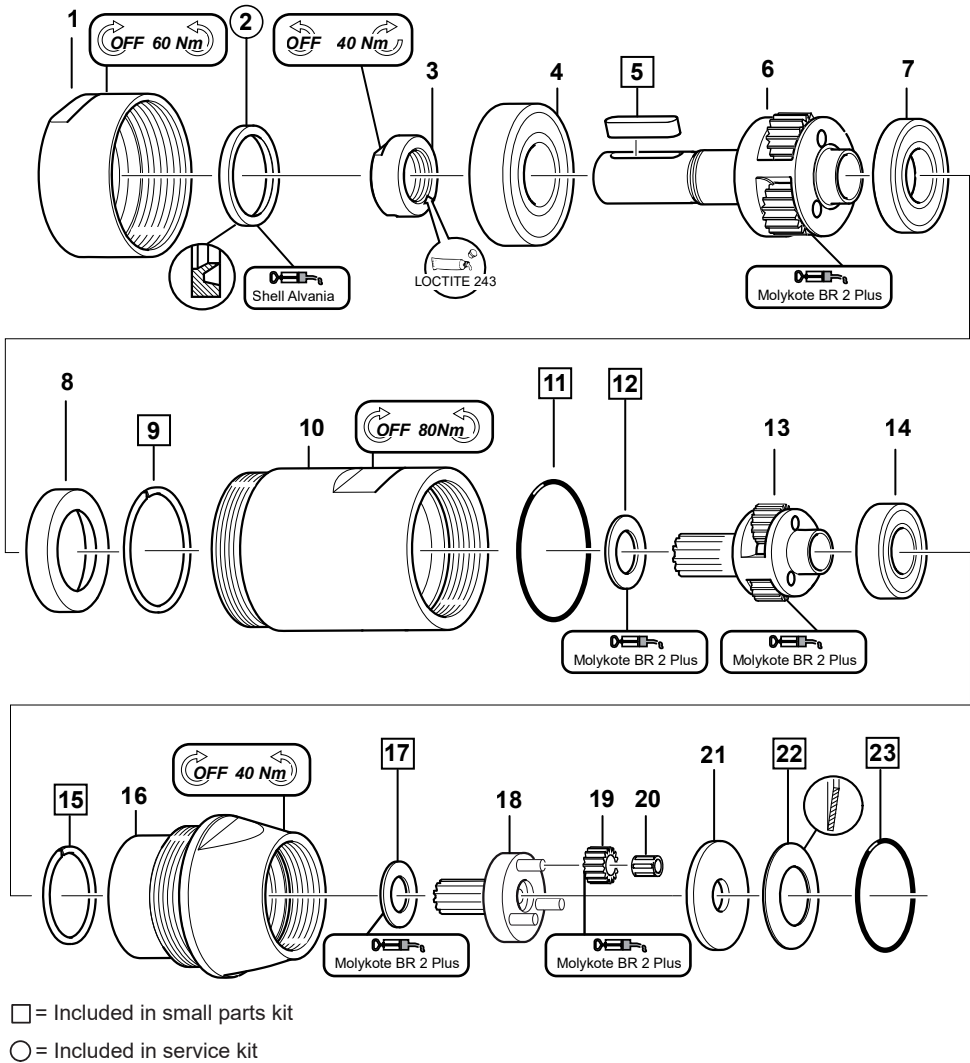

Gearbox items

- M84-200-K ATEX
- M84-115-K ATEX
- MR84-150-K ATEX
- MR84-90-K ATEX

Gearbox items

Item	Part number	Description	Qty
1	2050536573	Front Part	1
2	-	Sealing Ring	1
3	2050537283	Nut	1
4	2050535943	Ball Bearing	1
5	-	Key	1
6	2050537443	Planet Gear, Compl. Ø19mm	1
7	6157581430	Ball Bearing	1
8	6155840170	Bushing	1
9	-	Lock Ring	1
10	2050540443	Gear Rim	1
11	-	O-Ring	1
12	-	Washer	1
13	2050537703	Planet Gear, Compl.	1
14	2050535973	Ball Bearing	1
15	-	Lock Ring	1
16	2050540423	Gear Rim	1
17	-	Washer	1
18	2050537423	Planet Shaft, Compl. (M84-200-K ATEX & MR84-150-K ATEX)	1
18	2050537433	Planet Shaft, Compl. (M84-115-K ATEX & MR84-90-K ATEX)	1
19	2050536873	Gear Wheel (M84-200-K ATEX & MR84-150-K ATEX)	3
19	2050536883	Gear Wheel (M84-115-K ATEX & MR84-90-K ATEX)	3
20	6157851060	Needle Bearing	3
21	2050538273	Washer	1
22	-	Cup Spring	1
23	-	O-Ring	1