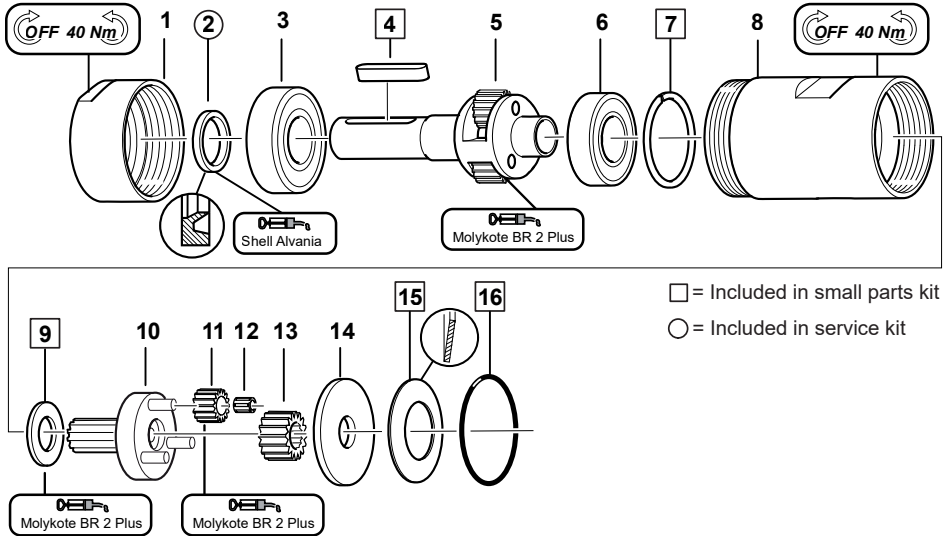

Gearbox items

- M84-1400-K ATEX
- MR84-1100-K ATEX
- MR8401-1100-K ATEX

Gearbox items

- M84-1400-K ATEX
- MR84-1100-K ATEX
- MR8401-1100-K ATEX

Item	Part number	Description	Qty
1	2050536563	Front Part	1
2	2050540363	Sealing Ring	1
3	2050535893	Ball Bearing	1
4	-	Key (M84-1400-K ATEX & MR84-1100-K ATEX)	1
4	6156300360	Key (MR8401-1100-K ATEX)	1
5	2050537683	Planet Gear, Compl. (Ø 16Mm) (M84-1400-K ATEX & MR84-1100-K ATEX)	1
5	2050559023	Planet Gear, Compl. (Ø 12Mm) (MR8401-1100-K ATEX)	1
6	2050535973	Ball Bearing	1
7	-	Lock Ring	1
8	2050540413	Gear Rim	1
9	-	Washer	1
10	2050537413	Planet Shaft, Compl.	1
11	2050536853	Gear Wheel	3
12	251673	Needle Bearing	3
13	2050536843	Gear Wheel	1
14	2050538273	Washer	1
15	-	Cup Spring	1
16	-	O-Ring	1