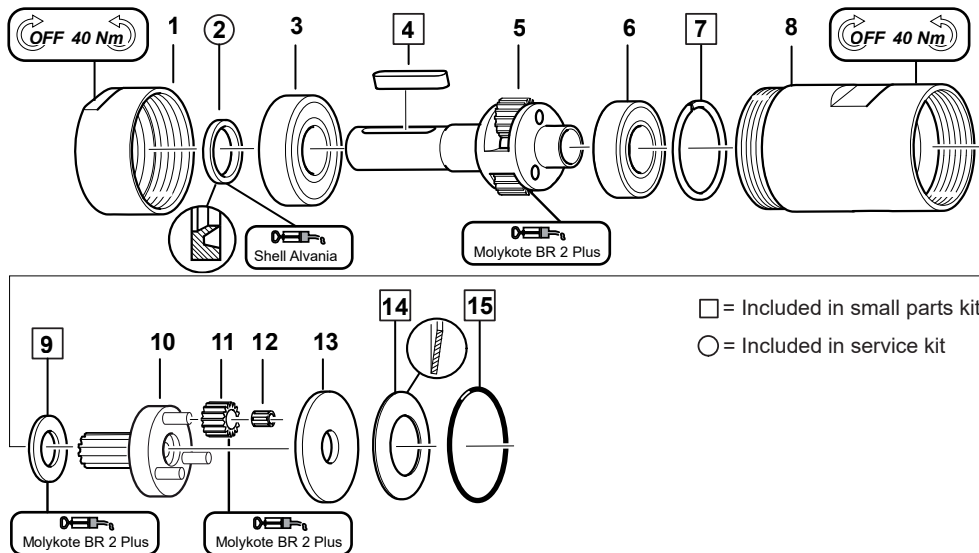

Gearbox items

■ M84-900-K ATEX
■ M84-540-K ATEX

■ MR84-700-K ATEX
■ MR84-420-K ATEX

■ MR8401-700-K ATEX
■ MR8401-420-K ATEX

Gearbox items

■ M84-900-K ATEX

■ MR84-700-K ATEX

■ MR8401-700-K ATEX

■ M84-540-K ATEX

■ MR84-420-K ATEX

■ MR8401-420-K ATEX

Item	Part number	Description	Qty
1	2050536563	Front Part	1
2	-	Sealing Ring	1
3	2050535893	Ball Bearing	1
4	-	Key (M84-900-K ATEX, M84-540-K ATEX, MR84-700-K ATEX & MR84-420-K ATEX)	1
4	6156300360	Key (MR8401-700-K ATEX & MR8401-420-K ATEX)	1
5	2050537683	Planet Gear, Compl. (Ø16mm) (M84-900-K ATEX, M84-540-K ATEX, MR84-700-K ATEX & MR84-420-K ATEX)	1
5	2050559023	Planet Gear, Compl. (Ø12mm) (MR8401-700-K ATEX & MR8401-420-K ATEX)	1
6	2050535973	Ball Bearing	1
7	-	Lock Ring	1
8	2050540413	Gear Rim	1
9	-	Washer	1
10	2050537423	Planet Shaft, Compl. (M84-900-K ATEX, MR84-700-K ATEX & MR8401-700-K ATEX)	1
10	2050537433	Planet Shaft, Compl. (M84-540-K ATEX, MR84-420-K ATEX & MR8401-420-K ATEX)	1
11	2050536873	Gear Wheel (M84-900-K ATEX, MR84-700-K ATEX & MR8401-700-K ATEX)	3
11	2050536883	Gear Wheel (M84-540-K ATEX, MR84-420-K ATEX & MR8401-420-K ATEX)	3
12	6157851060	Needle Bearing	3
13	2050538273	Washer	1
14	-	CUP SPRING	1
15	-	O-RING	1