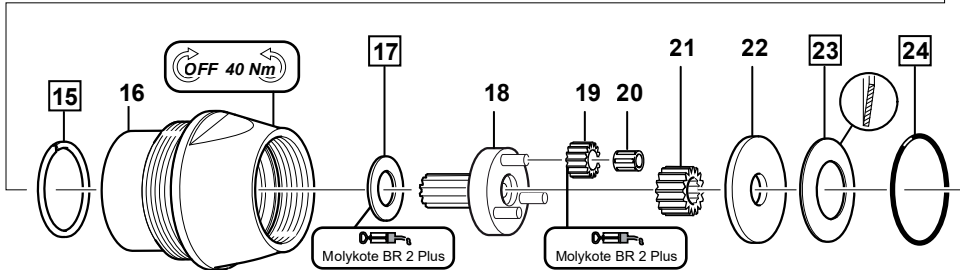

Gearbox items

- M84-300-K ATEX
- MR84-230-K ATEX
- MR8401-230-K ATEX

□ = Included in small parts kit

○ = Included in service kit

Gearbox items

Item	Part number	Description	Qty
1	2050536573	Front Part	1
2	-	Sealing Ring	1
3	2050537283	Nut	1
4	2050535943	Ball Bearing	1
5	-	Key	1
6	2050537443	Planet Gear, Compl. Ø19mm (M84-300-K ATEX & MR84-230-K ATEX)	1
6	2050559033	Planet Gear, Compl. Ø14mm (MR8401-230-K ATEX)	1
7	6157581430	Ball Bearing	1
8	6155840170	Bushing	1
9	-	Lock Ring	1
10	2050540443	Gear Rim	1
11	-	O-Ring	1
12	-	Washer	1
13	2050537703	Planet Gear, Compl.	1
14	2050535973	Ball Bearing	1
15	-	Lock Ring	1
16	2050540413	Gear Rim	1
17	-	Washer	1
18	2050537413	Planet Shaft, Compl.	1
19	2050536853	Gear Wheel	3
20	251673	Needle Bearing	3
21	2050536843	Gear Wheel	1
22	2050538273	Washer	1
23	-	Cup Spring	1
24	-	O-Ring	1