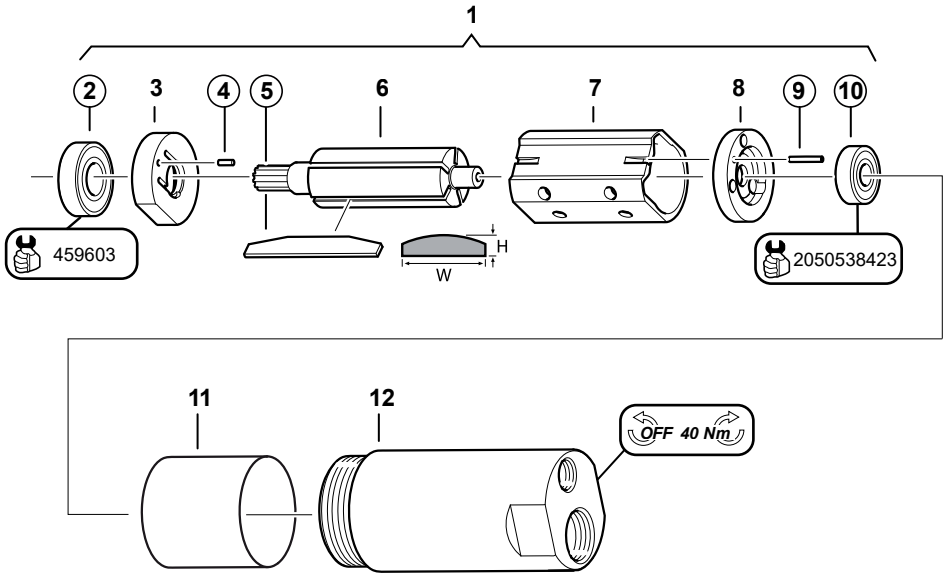

MOTOR

Motor items

■ M84-20000-K ATEX	■ M84-900-K ATEX	■ M84-70-K ATEX
■ M84-6300-K ATEX	■ M84-540-K ATEX	■ M84-45-K ATEX
■ M84-4000-K ATEX	■ M84-300-K ATEX	■ M84-20000-T ATEX
■ M84-2400-K ATEX	■ M84-200-K ATEX	■ M84-4000-T ATEX
■ M84-1400-K ATEX	■ M84-115-K ATEX	■ M84-2400-T ATEX

○ = Included in service kit