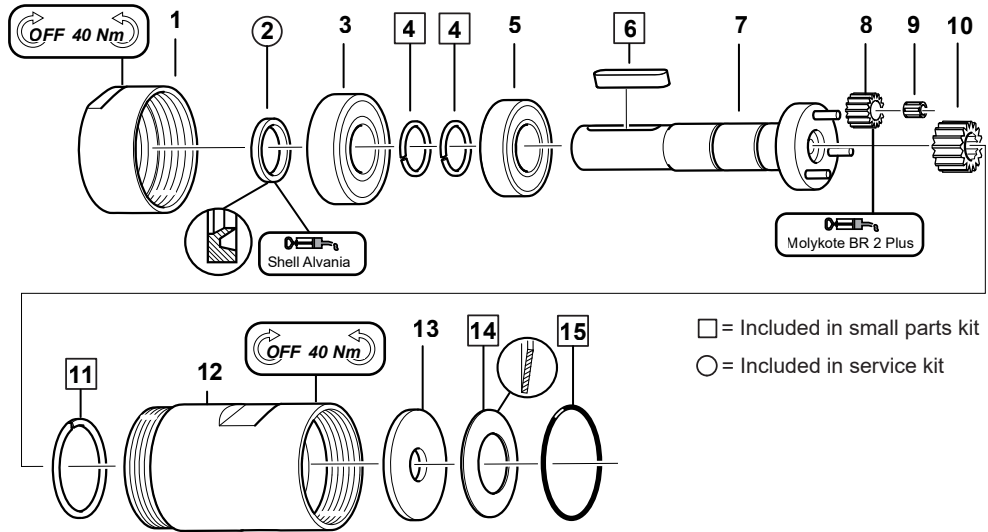

Table of contents

■ Gearbox.....	3
■ Motor.....	20
■ Mounting foot.....	24
■ Mounting flange.....	26
■ Service kit.....	28
■ Small parts kit.....	30

GEARBOX

Gearbox items

- M84-20000-K ATEX
- MR84-15800-K ATEX
- MR8401-15800-K ATEX

Item	Part number	Description	Qty
1	2050536563	Front Part	1
2	-	Sealing Ring	1
3	2050535893	Ball Bearing	1
4	-	Circlip	2
5	2050535973	Ball Bearing	1
6	-	Key	1
7	2050537383	Planet Shaft, Compl. Ø16mm (M84-20000-K ATEX, MR84-15800-K ATEX)	1
7	2050559053	Planet Shaft, Compl. Ø12mm (MR8401-15800-K ATEX)	1
8	2050536253	Driver	1
9	-	Lock Ring	1
10	2050540413	Gear Rim	1
11	2050538273	Washer	1
12	-	Cup Spring	1
13	-	O-Ring	1

Gearbox items

■ M84-6300-K ATEX

■ MR84-5000-K ATEX

□ = Included in small parts kit

○ = Included in service kit

Item	Part number	Description	Qty
1	2050536563	Front Part	1
2	-	Sealing Ring	1
3	2050535893	Ball Bearing	1
4	-	Circlip	2
5	2050535973	Ball Bearing	1
6	-	Key	1
7	2050537383	Planet Shaft, Compl. Ø16mm	1
8	2050536853	Gear Wheel	3
9	251673	Needle Bearing	3
10	2050536843	Gear Wheel	1
11	-	Lock Ring	1
12	2050540413	Gear Rim	1
13	2050538273	Washer	1
14	-	Cup Spring	1
15	-	O-Ring	1