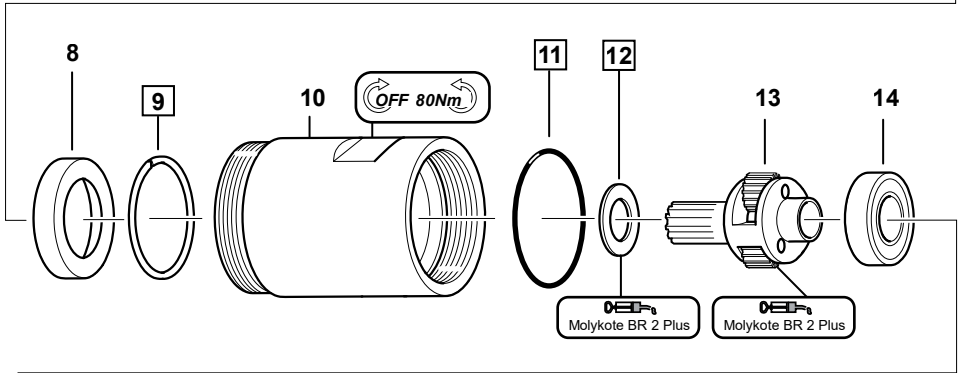

Gearbox items

- M84-300-K ATEX
- MR84-230-K ATEX
- MR8401-230-K ATEX

□ = Included in small parts kit

○ = Included in service kit

Gearbox items

Item	Part number	Description	Qty
1	2050536573	Front Part	1
2	-	Sealing Ring	1
3	2050537283	Nut	1
4	2050535943	Ball Bearing	1
5	-	Key	1
6	2050537443	Planet Gear, Compl. Ø19mm (M84-300-K ATEX & MR84-230-K ATEX)	1
6	2050559033	Planet Gear, Compl. Ø14mm (MR8401-230-K ATEX)	1
7	6157581430	Ball Bearing	1
8	6155840170	Bushing	1
9	-	Lock Ring	1
10	2050540443	Gear Rim	1
11	-	O-Ring	1
12	-	Washer	1
13	2050537703	Planet Gear, Compl.	1
14	2050535973	Ball Bearing	1
15	-	Lock Ring	1
16	2050540413	Gear Rim	1
17	-	Washer	1
18	2050537413	Planet Shaft, Compl.	1
19	2050536853	Gear Wheel	3
20	251673	Needle Bearing	3
21	2050536843	Gear Wheel	1
22	2050538273	Washer	1
23	-	Cup Spring	1
24	-	O-Ring	1